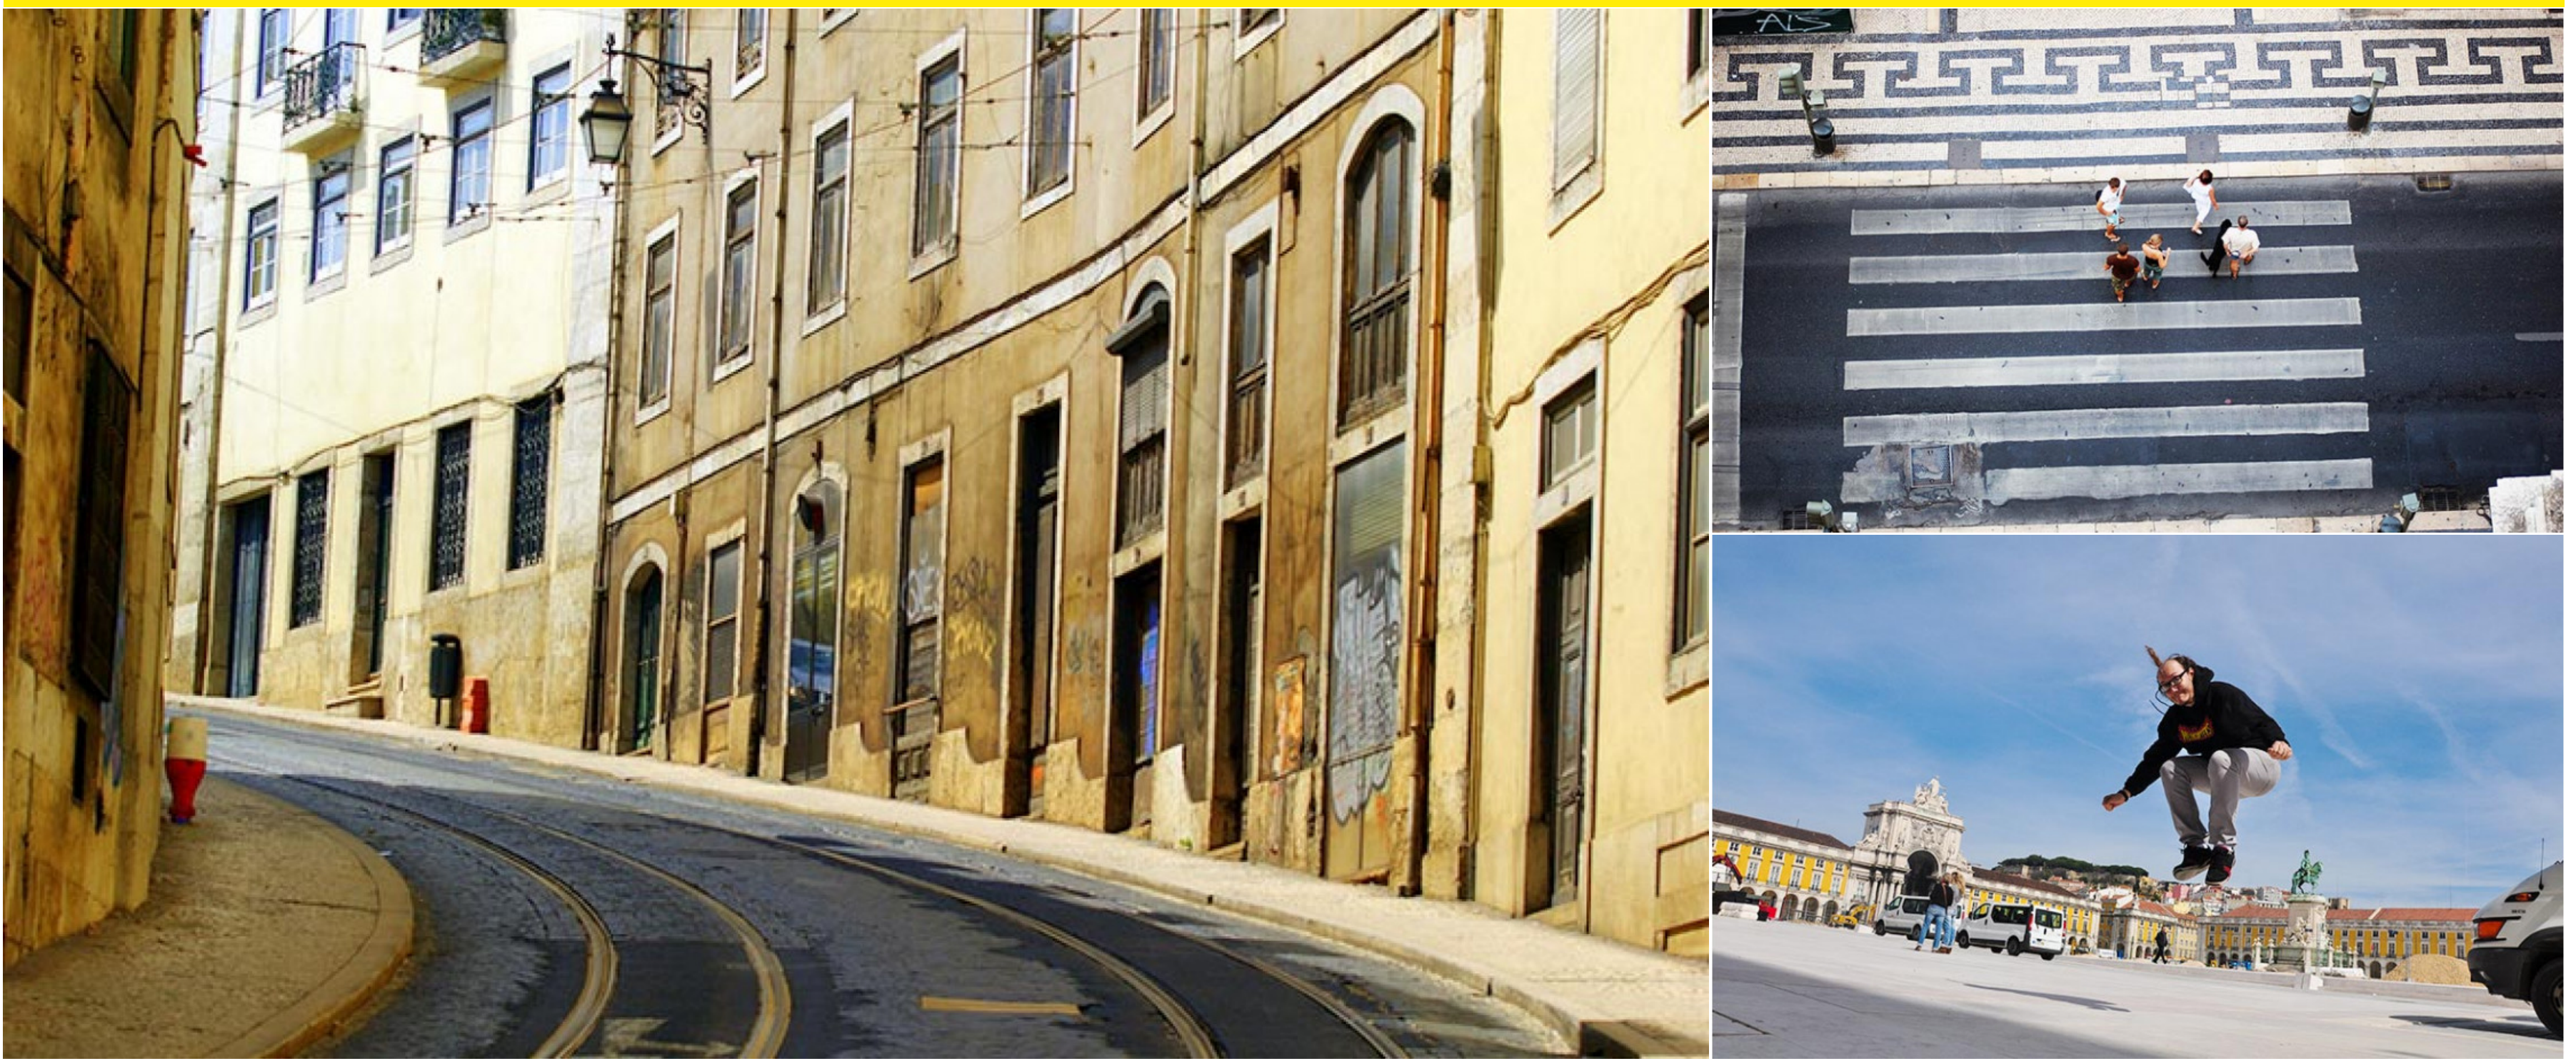

LISBON BY BEETLE

INCLUDED IN THE PACKAGE

This tour allows you to explore Lisbon in a unique, memorable and exclusive way through a ride in a fancy beetle!

Lisbon by Beetle is also available for the following options with additional charge:

Full Day in Sintra

Full Day in Arrábida

Please note that the beetle can only accommodate up to 3 adults or 2 adults and 2 children per car.

LISBON BY BEETLE

LISBON BY BEETLE

Your Destination