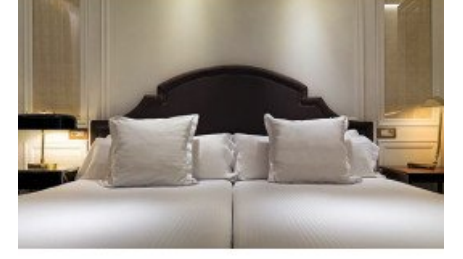

### H10 VILLA DE LA REINA - BASIC ROOM

The Basic Room is smaller than the Double room featuring a full bed, private bathroom, free WiFi, minibar, Nespresso machine and safe.

Max Occupancy: 2 adults

#### MAIN ROOM FEATURES:

Air-Conditioning | Bathrobe | Bathroom with shower | Complimentary bottled water | Free toiletries | Hair Dryer | Heating | LCD flat screen TV | Minibar | Nespresso machine | Safe | Sofa | Towels | WiFi

### H10 VILLA DE LA REINA - DOUBLE ROOM

The Double Room offer comfort and style to its guests. It offers either a double bed or twin beds, private bathroom, free WiFi, minibar, Nespresso machine and safe.